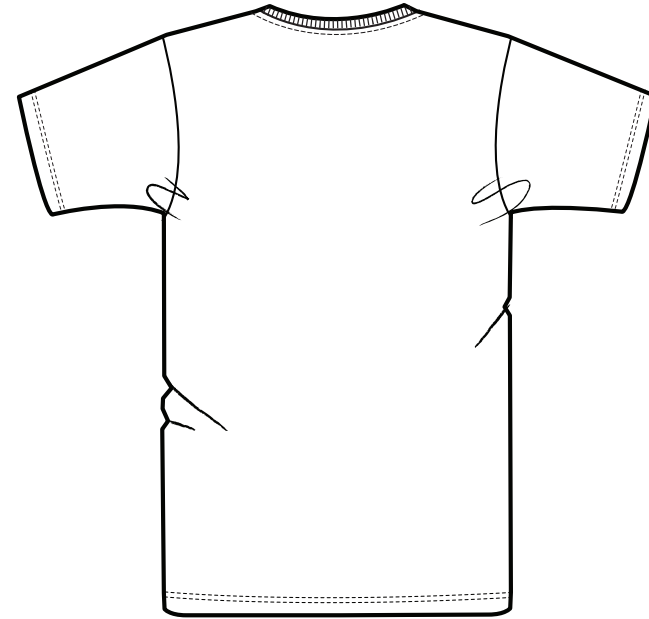

FRONT

BACK

SIZES		XS	S	M	L	XL	XXL	XXXL
A	Half Chest 2,5cm below armhole	45	48	51	54	57	60	63
B	Body Length (from HPS)	67,5	69,5	71,5	73,5	75,5	77,5	79,5
C	Sleeve length	19,5	20,5	20,5	21,5	21,5	22,5	23,5

MEN / TEE-SHIRTS STANLEY LEADS

STTM528

Round neck tee-shirt

Single Jersey

100% Organic ring-spun combed Cotton

155 GSM

MEDIUM FIT

XS S M L XL XXL XXXL*

* Size available on limited number of colours please check our webshop for latest information

Mikkel is 1,89 m - Size L
Stanley Leads - Walnut

Arjan is 1,90 m - Size L
Stanley Leads - Light Opaline