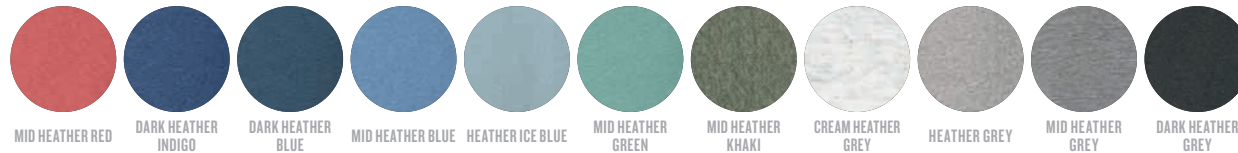

WHITES

NATURAL VINTAGE WHITE WHITE

COLOURS

ESSENTIAL HEATHERS

SPECIAL HEATHERS

Looking for combo?
Stanley Leads comes in combination with Stella Wants p.67 or Loves p.71 for Her, Mini Stanley Paints for Boy p.207, Mini Stella Draws for Girl p.205.

* Size available on limited number of colours please check our webshop for latest information

Mikkel is 1,89 m - Size L
Stanley Leads - Walnut

Arjan is 1,90 m - Size L
Stanley Leads - Light Opaline