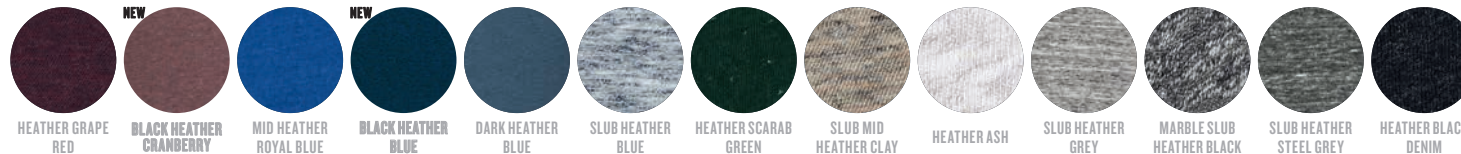

WHITES

NATURAL VINTAGE WHITE WHITE

COLOURS

ESSENTIAL HEATHERS

SPECIAL HEATHERS

Looking for combo?
Stanley Leads comes in combination with Stella Wants p.67 or Loves p.71 for Her, Mini Stanley Paints for Boy p.207, Mini Stella Draws for Girl p.205.

* Size available on limited number of colours please check our webshop for latest information

Mikkel is 1,89 m - Size L
Stanley Leads - Walnut

Arjan is 1,90 m - Size L
Stanley Leads - Light Opaline