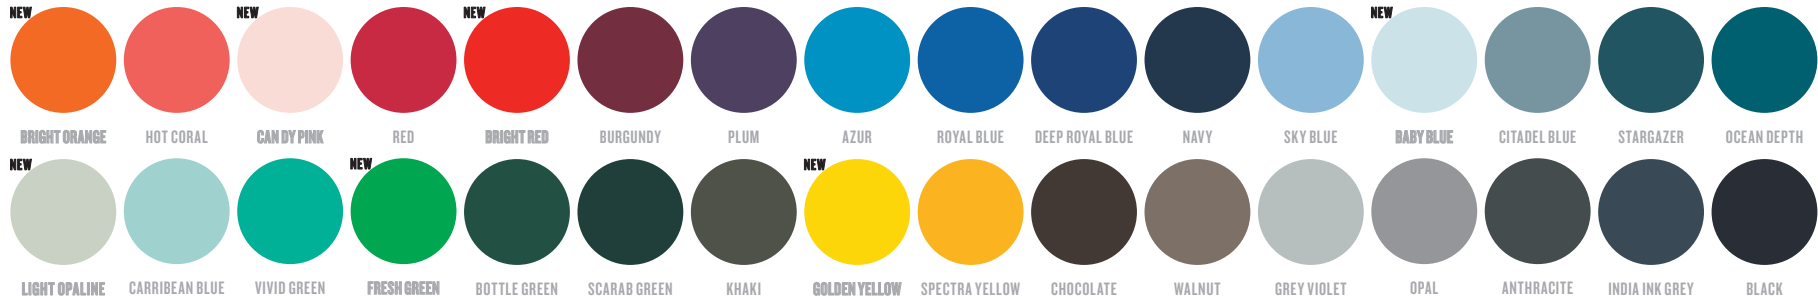

MEN / TEE-SHIRTS STANLEY LEADS

STTM528

Round neck tee-shirt

Single Jersey

100% Organic ring-spun combed Cotton

155 GSM

MEDIUM FIT

XS S M L XL XXL XXXL*

WHITES

NATURAL VINTAGE WHITE WHITE

COLOURS

ESSENTIAL HEATHERS

SPECIAL HEATHERS

Looking for combo?
Stanley Leads comes in combination with Stella Wants p.67 or Loves p.71 for Her, Mini Stanley Paints for Boy p.207, Mini Stella Draws for Girl p.205.

* Size available on limited number of colours please check our webshop for latest information

Mikkel is 1,89 m - Size L
Stanley Leads - Walnut

Arjan is 1,90 m - Size L
Stanley Leads - Light Opaline